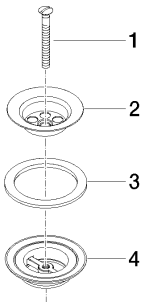

Sink - Series-various
European grid drain 1 1/4" - polished chrome
Article number: 10 100 970-00

polished chrome

Dimensional drawing

All dimensions in mm / inch = mm x 0,0394

Sink - Series-various
European grid drain 1 1/4" - polished chrome
Article number: 10 100 970-00

Sink - Series-various
European grid drain 1 1/4" - polished chrome
Article number: 10 100 970-00

Other surface finishes

platinum matte
10 100 970-06

platinum
10 100 970-08

Durabrass
10 100 970-09

More custom finish options are available via special production (xTra Service). Please see our finish matrix for availability and pricing or contact a Dornbracht representative.

Spare parts list

Number	Item Number	Designation	Number of units