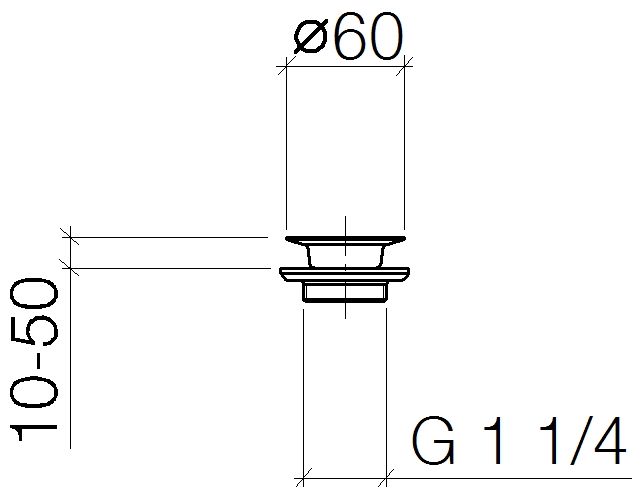

Sink - Series-various
European grid drain 1 1/4" - polished chrome
Article number: 10 100 970-00

polished chrome

Dimensional drawing

All dimensions in mm / inch = mm x 0,0394

Sink - Series-various
European grid drain 1 1/4" - polished chrome
Article number: 10 100 970-00

Sink - Series-various
European grid drain 1 1/4" - polished chrome
Article number: 10 100 970-00

Other surface finishes

platinum matte
10 100 970-06

platinum
10 100 970-08

Durabrass
10 100 970-09

More custom finish options are available via special production (xTra Service). Please see our finish matrix for availability and pricing or contact a Dornbracht representative.